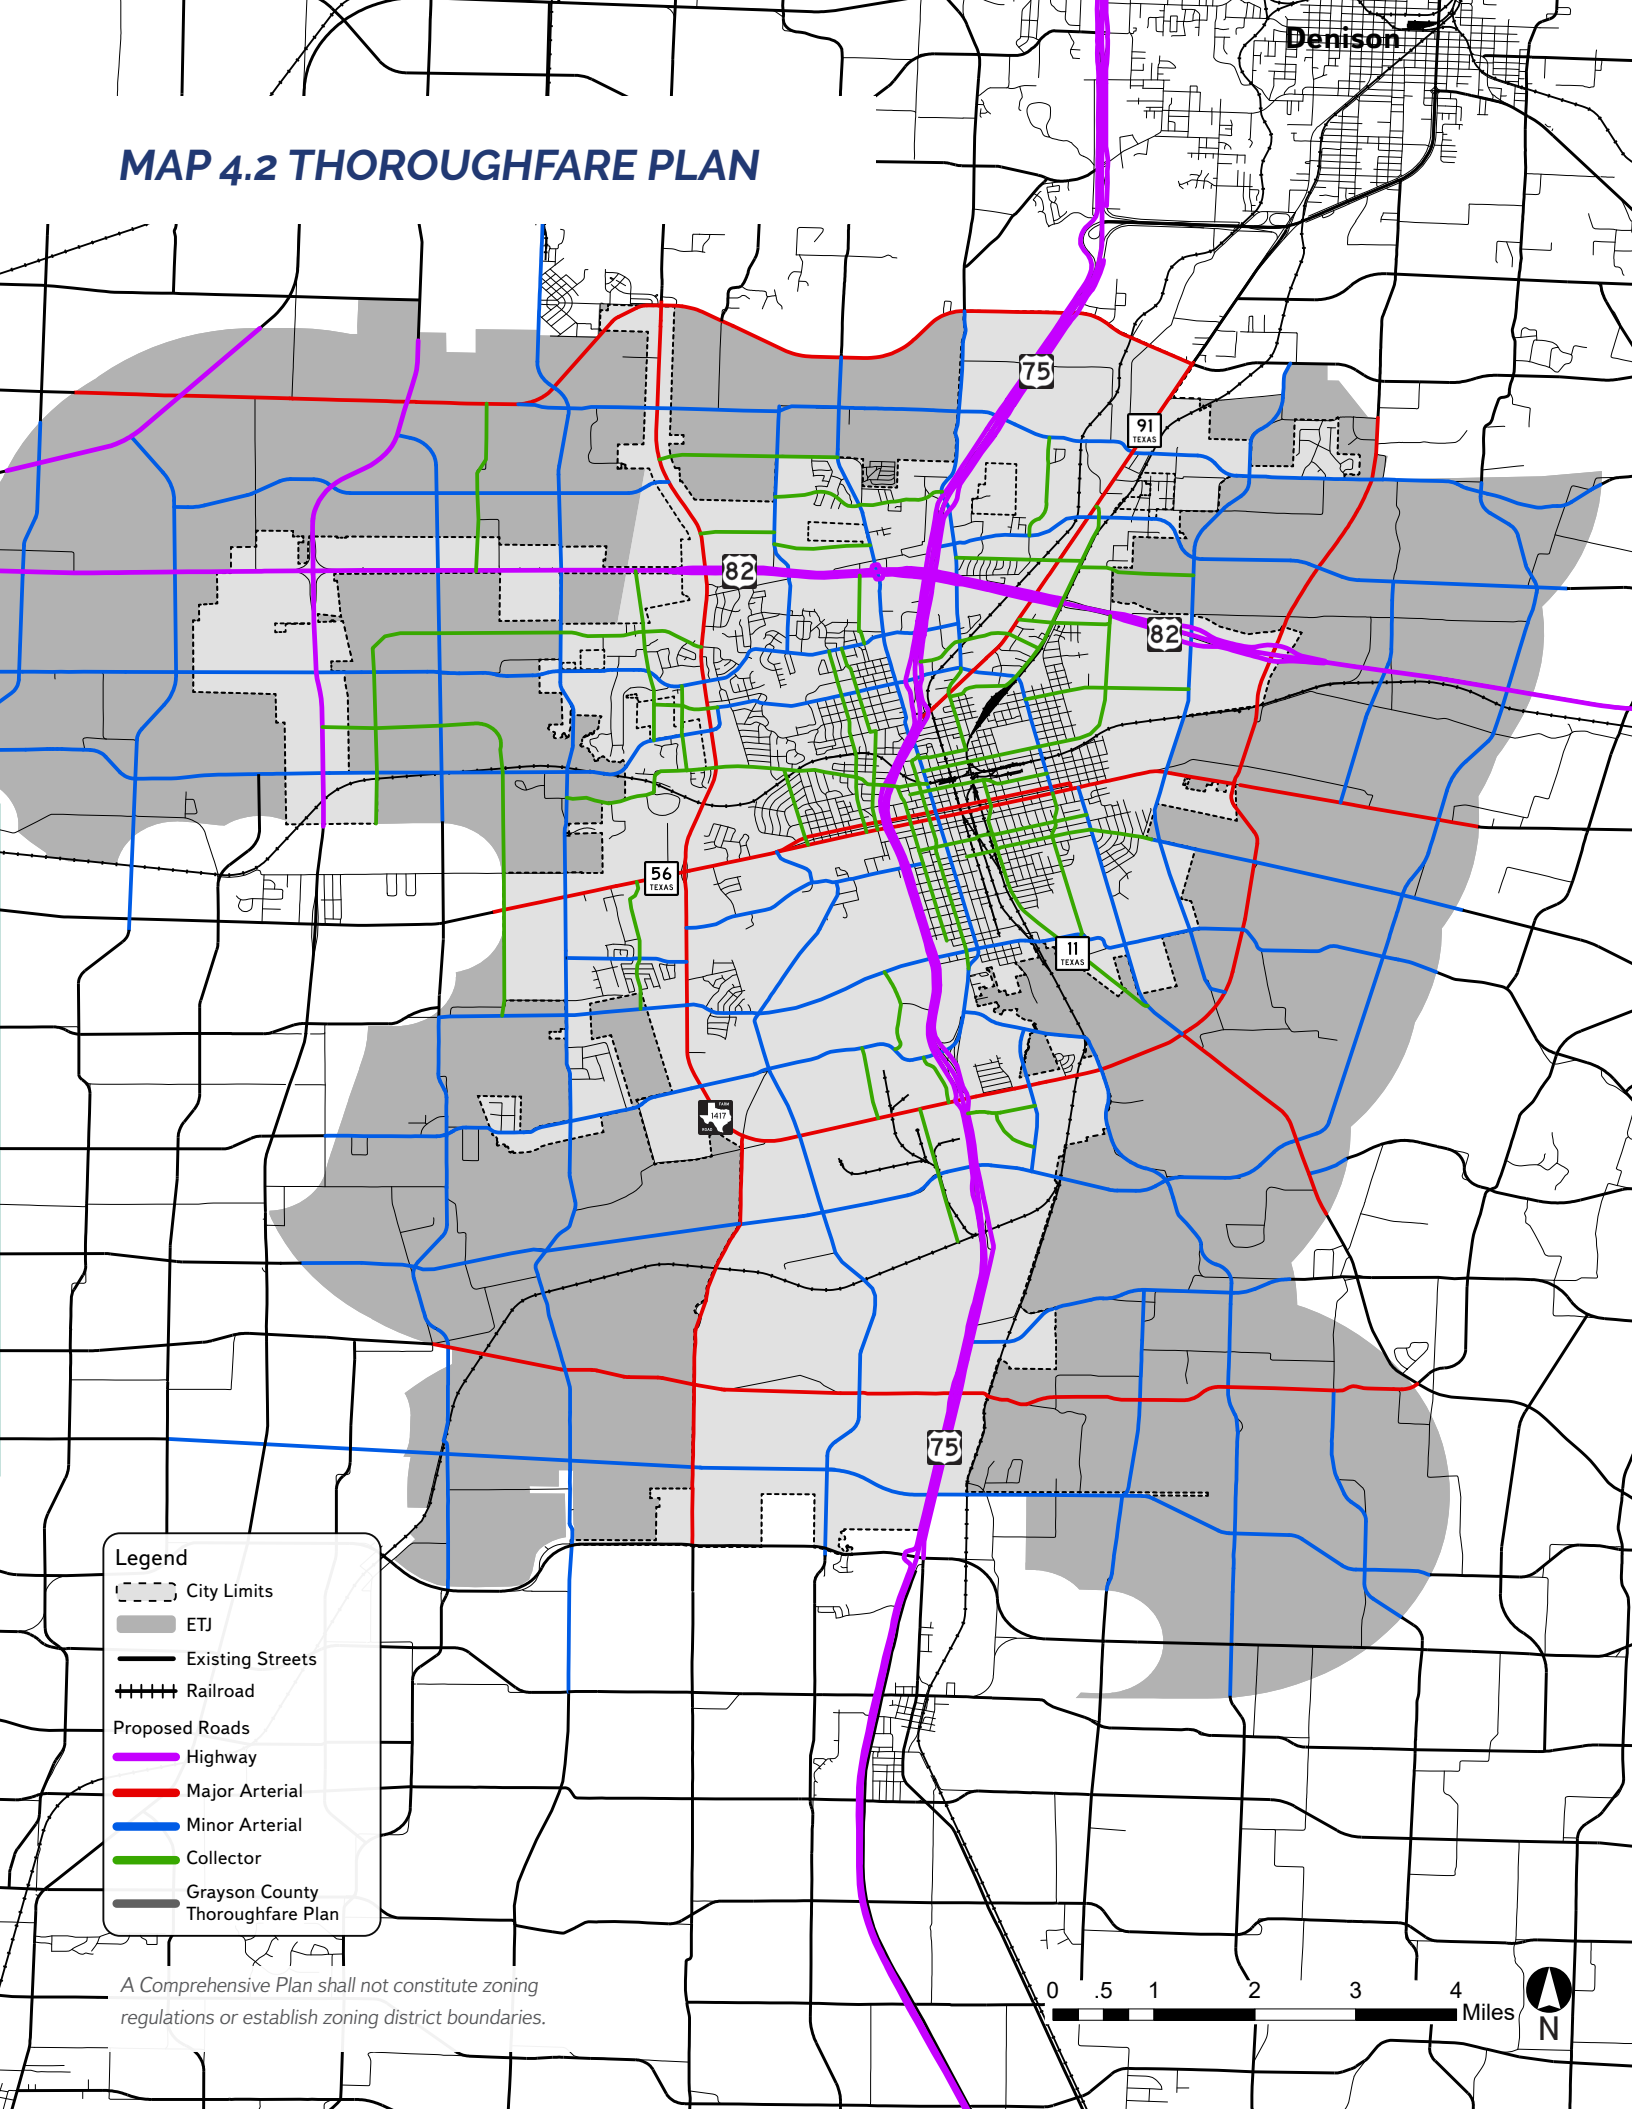

Denison

# MAP 4.2 THOROUGHFARE PLAN

**Legend**

- City Limits
- ETJ
- Existing Streets
- Railroad
- Proposed Roads
  - Highway
  - Major Arterial
  - Minor Arterial
  - Collector
- Grayson County Thoroughfare Plan

A Comprehensive Plan shall not constitute zoning regulations or establish zoning district boundaries.